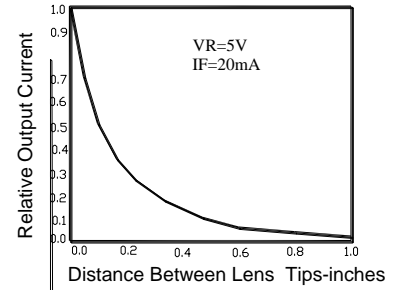

Typical Electrical / Optical Characteristics Curves (25°C Ambient Temperature Unless Otherwise Noted)

L

Part No.	LG-05PD4D94Q-5118AA	Page	8 of 9
-----------------	----------------------------	-------------	---------------