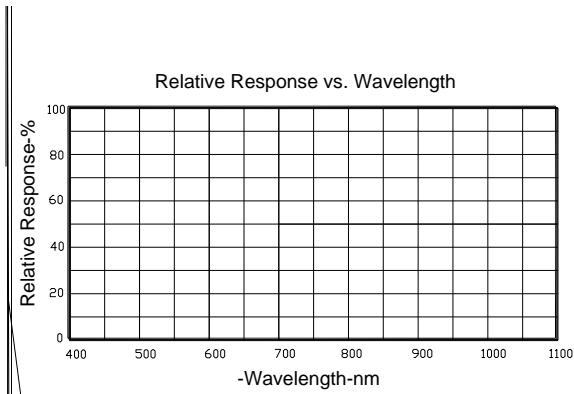

Typical Electrical / Optical Characteristics Curves (25°C Ambient Temperature Unless Otherwise Noted)

L

Part No.	LG-05PD4D94Q-5118AA	Page	8 of 9
-----------------	----------------------------	-------------	---------------