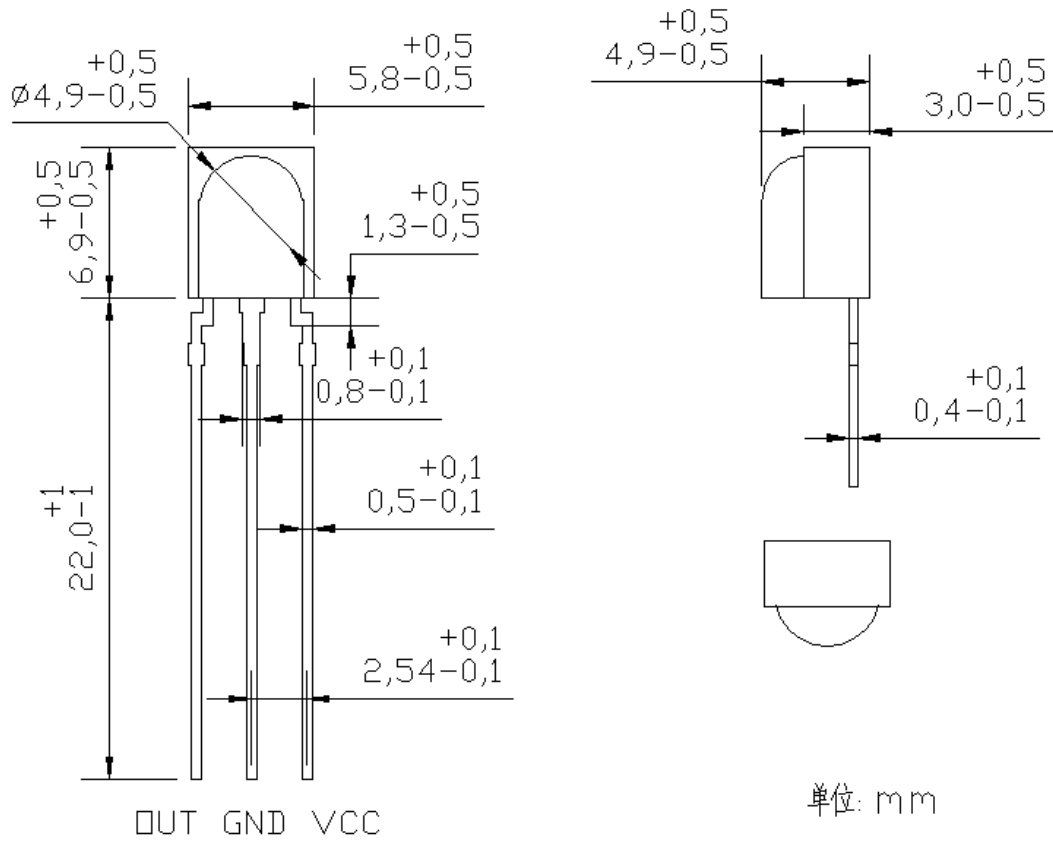

LG-IRM2A638KEF3 Infrared Receiver Module DATA SHEET

SPEC.NO. : SZ19070801
DATE : 2017/07/08
REV. : A/0

Approved By:

Checked By:

Prepared By:

LIGHT

LIGHT

LIGHT