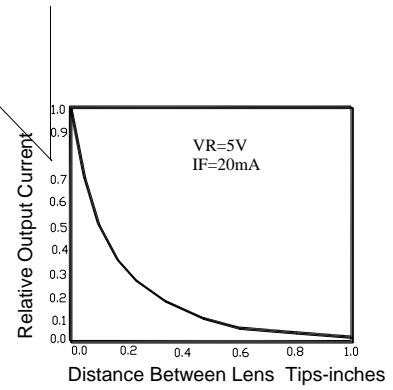

Typical Electrical / Optical Characteristics Curves (25°C Ambient Temperature Unless Otherwise Noted)

L

PACKAGE

Bag minimum volume (pcs / Bag)	Bag volume (pcs / Bag)	Inner box volume (Bag /	Outer carton volume (Box / Carton)
500	1000		4