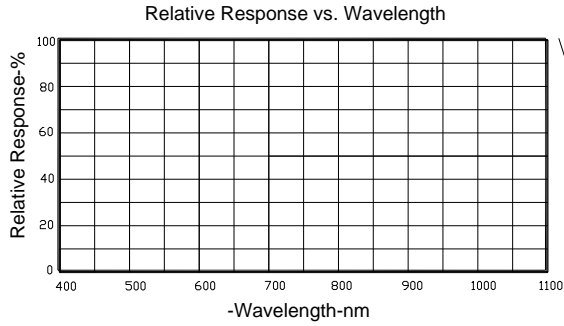

Typical Electrical / Optical Characteristics Curves (25°C Ambient Temperature Unless Otherwise Noted)

L

PACKAGE

Bag minimum volume (pcs / Bag)	Bag volume (pcs / Bag)	Inner box volume (Bag /	Outer carton volume (Box / Carton)
500	1000		4