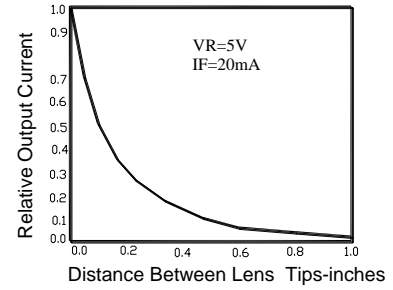

Typical Electrical / Optical Characteristics Curves (25°C Ambient Temperature Unless Otherwise Noted)

L

Part No.	LG-05PD4D94Q-5118AA	Page	8 of 9
-----------------	----------------------------	-------------	---------------